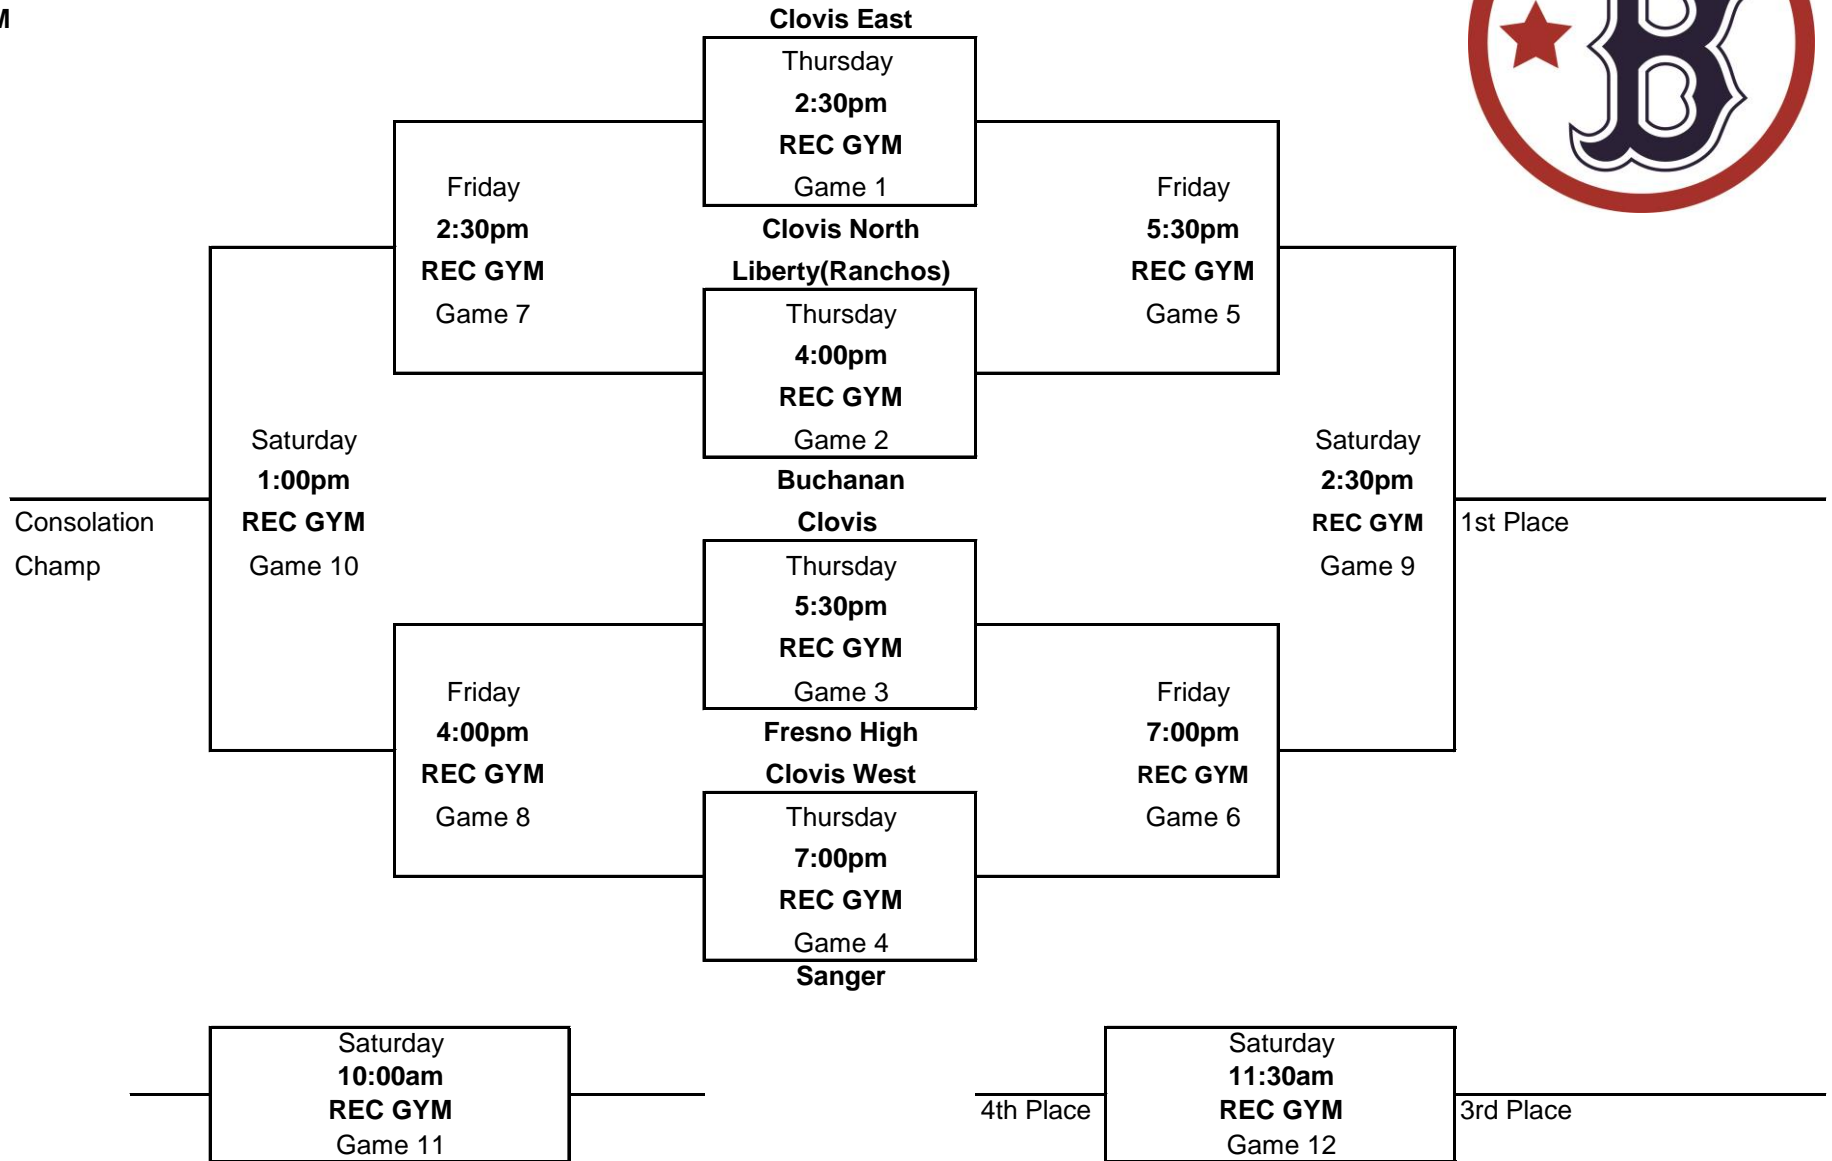

Games played at:

**Buchanan High School**  
1560 N. Minnewawa ave  
Clovis, CA 93619  
REC GYM

## Holiday Classic (Frosh) Dec. 6th - 8th

\*\*\*Bottom team listed is home team and will wear lighter color\*\*\*